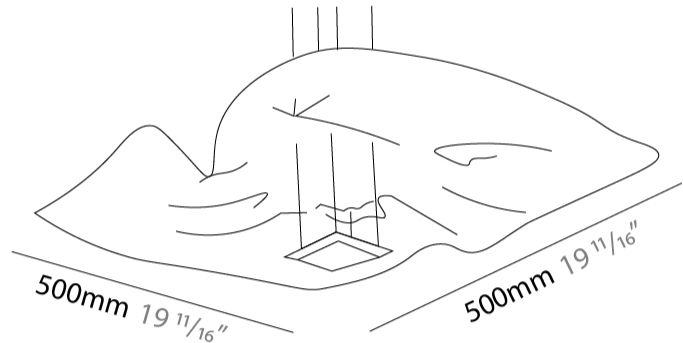

1. To build a product code in our configurator select the specify button on the base model # product page
2. To build a manual product code on this datasheet choose from the options listed below in blue font and add the suffix to the base model #

GENERAL

Series: Crash
Brand: Knikerboker
Division: Design
Mounting Type: Suspension
Mounting Location: Ceiling
Subcategory: Pendant

PHYSICAL

Shape: Abstract
Length (mm): 500
Length (in): 19 ¹¹/₁₆
Width (mm): 500
Width (in): 19 ¹¹/₁₆
Extension (mm): 2000
Extension (in): 78 ³/₄
Light Distribution: Indirect
Fixture Finish: EWH / EBK / MAN / COF / PRD / SLF / GLF / CLF / BRL / EWS / EWG / EWC / EWR / EBS / EBG / EBC / EBC / EBB / MAS / MAD / MAC / MAB / COS / CGO / CCL / CBL / PRS / PRG / PRC / PRB
Fixture Material: Metal

Cable Details: 4 Steel Cable 2000mm / 78 3/4" - Silicon Cable 2000mm / 78 3/4"

ELECTRICAL

Lamp Type: LED
Input Wattage (W): 10.5
Total Output Wattage (W): 10
Dimming: Tri-Mode (Non-Dimming and Phase Dimming (120Vac only) and 0-10V Dimming)
Driver Included: Yes
Driver Location: Integrated
Driver Type: Constant Current - Universal
Driver Class: Class 2
Input Voltage (V): 120 - 277
Constant Current (MA): 250
Upon Request: 0-10Vdc dimming / Phase dimming @120Vac / 277Vac

LED

Color Temperature (°K): 3000
Max. Delivered Lumen (lm): 1100
CRI: >85 CRI
Lamp Life (hrs): 50000

OPTICAL

RATINGS AND CERTIFICATIONS

Certified By: Certified for North American Standards
IP rating: IP20